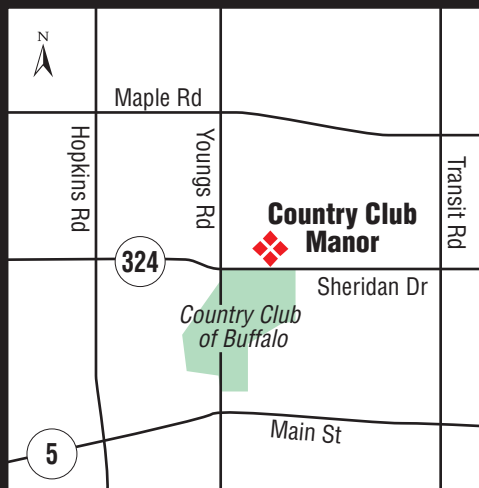

Secluded yet conveniently located near stores, restaurants, malls, and only 20 minutes from downtown Buffalo. Enjoy the comfort of these luxury apartments that feel more like condo or townhouse living.

Directions:

Take I-290 and exit at Sheridan Harlem. Go east on Sheridan Drive approximately 2 miles. A quarter mile past Youngs Road turn left on Northwood Drive.

The Comforts of Home...

(716) 632-0541

Fax: (716) 632-0623

23 Northwood Drive,
Williamsville, NY 14221

email: countryclub@tricityrentals.com
www.countryclubmanorapt.com

Office Hours

Mon/Tues/Thurs 8:30-6:00

Wed 8:30-8:00, Fri 8:30-5:00

Saturday 9:00 - 5:00

Closed Sunday