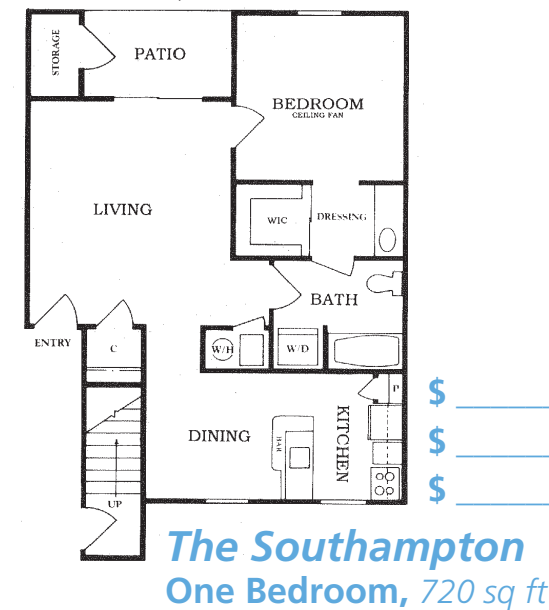

• APARTMENT COMMUNITIES •

...in a Unique and
Beautifully Landscaped
Country Club Setting

Apartment and Community Features:

- Large living rooms and guest closets
- Private patio or balcony with glass doors
- Upstairs units feature vaulted ceilings and fireplace
- Washer/dryer in every apartment
- Private storage area
- Fully equipped kitchen with dishwasher and ice maker in refrigerator
- Serving bar in dining area
- Central gas heat and air conditioning
- Mini-blinds and verticals throughout
- Designer coordinated carpeting and wall covering
- Walk in closets
- Beautiful pool with a large sun deck
- Privacy in this well maintained setting
- Fully equipped fitness center
- Close to entertainment and restaurants
- Located near many plaza shops and malls