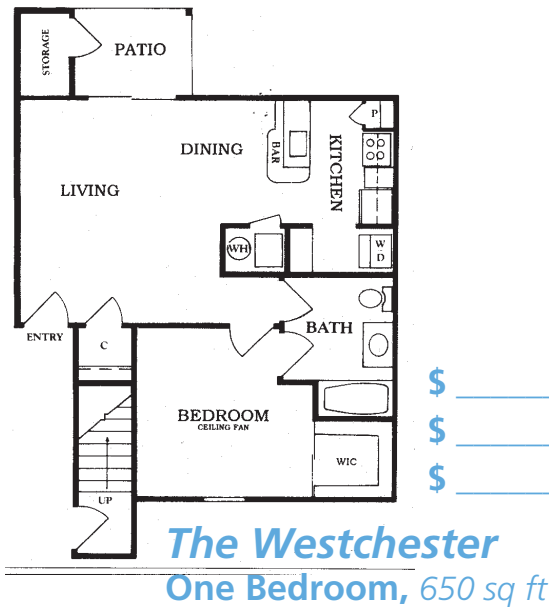

• APARTMENT COMMUNITIES •

...in a Unique and
Beautifully Landscaped
Country Club Setting

Apartment and Community Features:

- Large living rooms and guest closets
- Private patio or balcony with glass doors
- Upstairs units feature vaulted ceilings and fireplace
- Washer/dryer in every apartment
- Private storage area
- Fully equipped kitchen with dishwasher and ice maker in refrigerator
- Serving bar in dining area
- Central gas heat and air conditioning
- Mini-blinds and verticals throughout
- Designer coordinated carpeting and wall covering
- Walk in closets
- Beautiful pool with a large sun deck
- Privacy in this well maintained setting
- Fully equipped fitness center
- Close to entertainment and restaurants
- Located near many plaza shops and malls