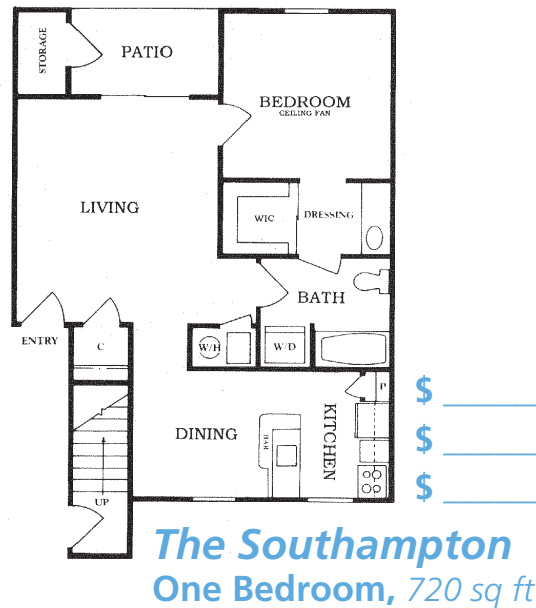

• APARTMENT COMMUNITIES •

...in a Unique and
Beautifully Landscaped
Country Club Setting

Apartment and Community Features:

- Large living rooms and guest closets
- Private patio or balcony with glass doors
- Upstairs units feature vaulted ceilings and fireplace
- Washer/dryer in every apartment
- Private storage area
- Fully equipped kitchen with dishwasher and ice maker in refrigerator
- Serving bar in dining area
- Central gas heat and air conditioning
- Mini-blinds and verticals throughout
- Designer coordinated carpeting and wall covering
- Walk in closets
- Beautiful pool with a large sun deck
- Privacy in this well maintained setting
- Fully equipped fitness center
- Close to entertainment and restaurants
- Located near many plaza shops and malls